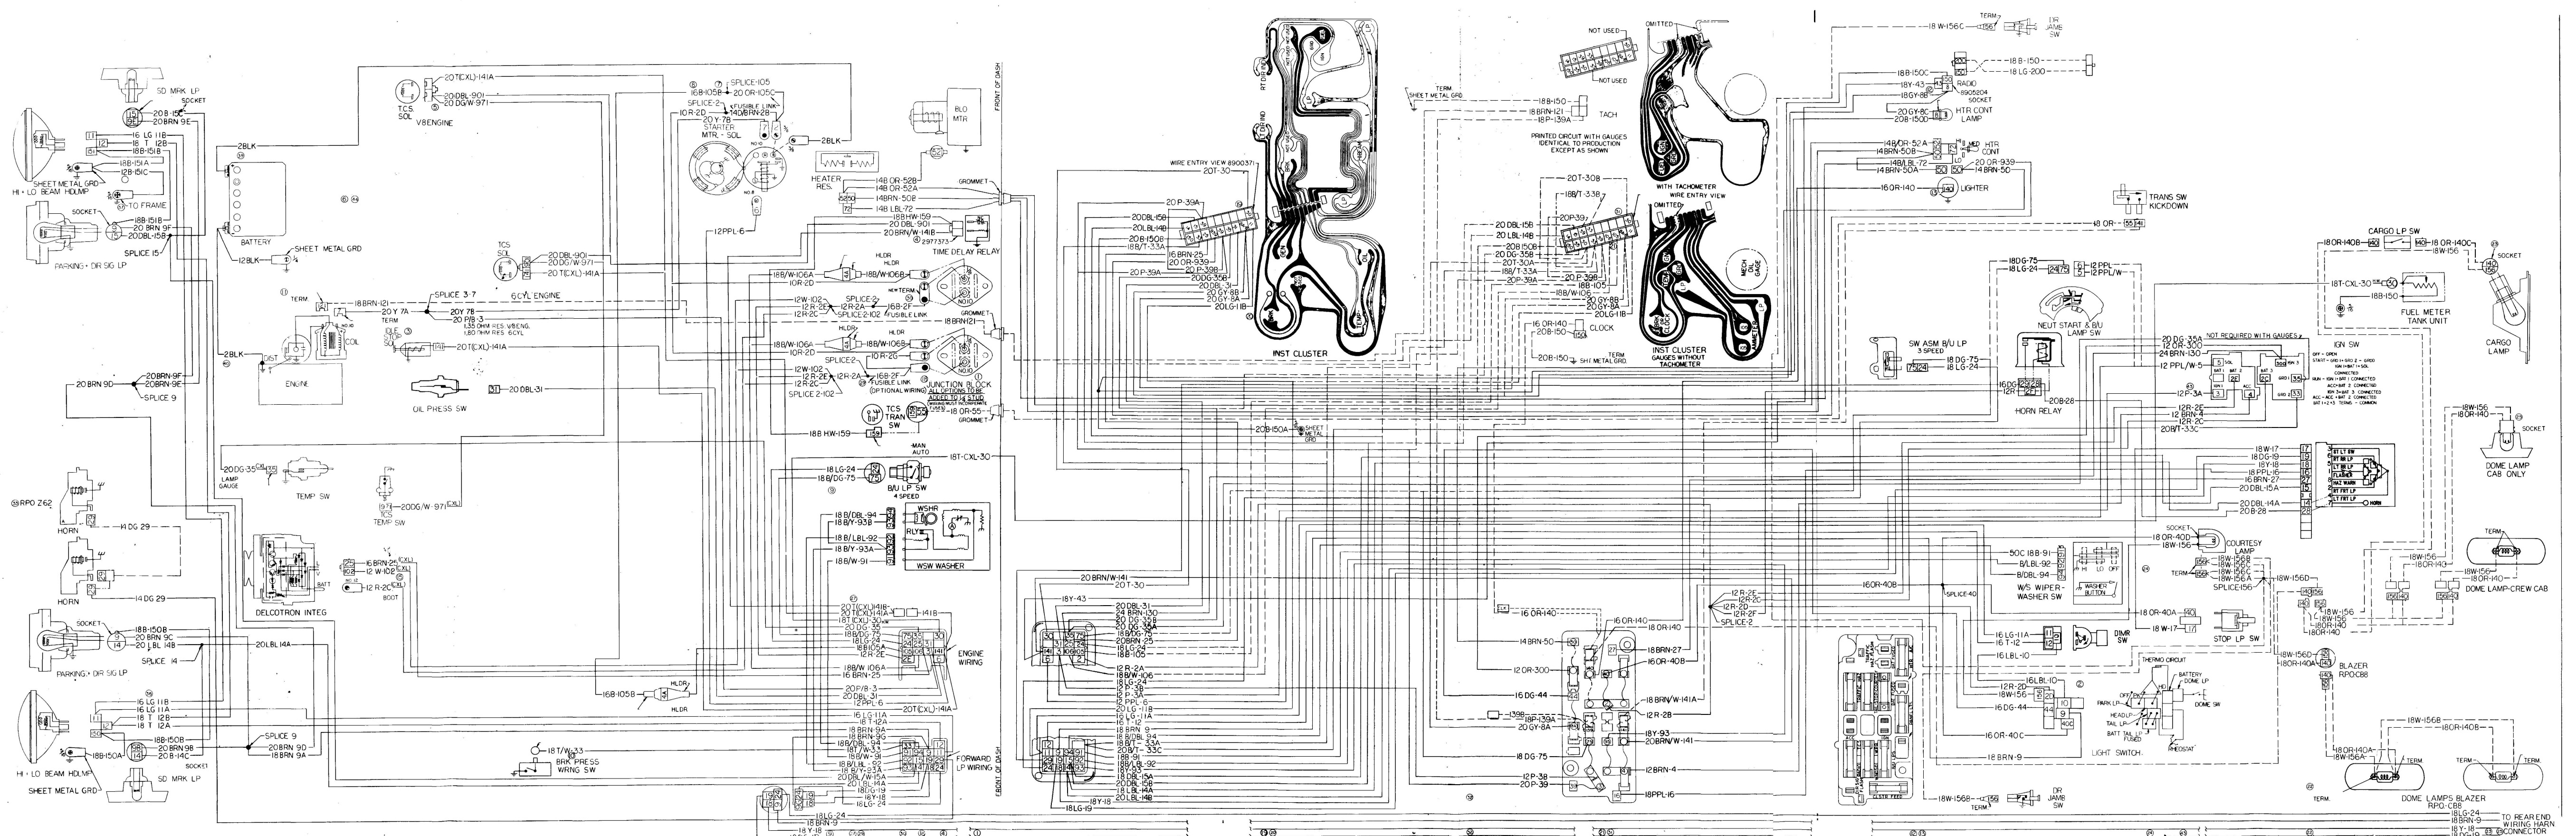

1973

X-7305

GMC TRUCK WIRING DIAGRAMS

GMC TRUCK & COACH DIVISION
GENERAL MOTORS CORPORATION
PONTIAC, MICHIGAN 48053

Left Side—Cab, Engine and Chassis Wiring—C/K-10, 20, 30