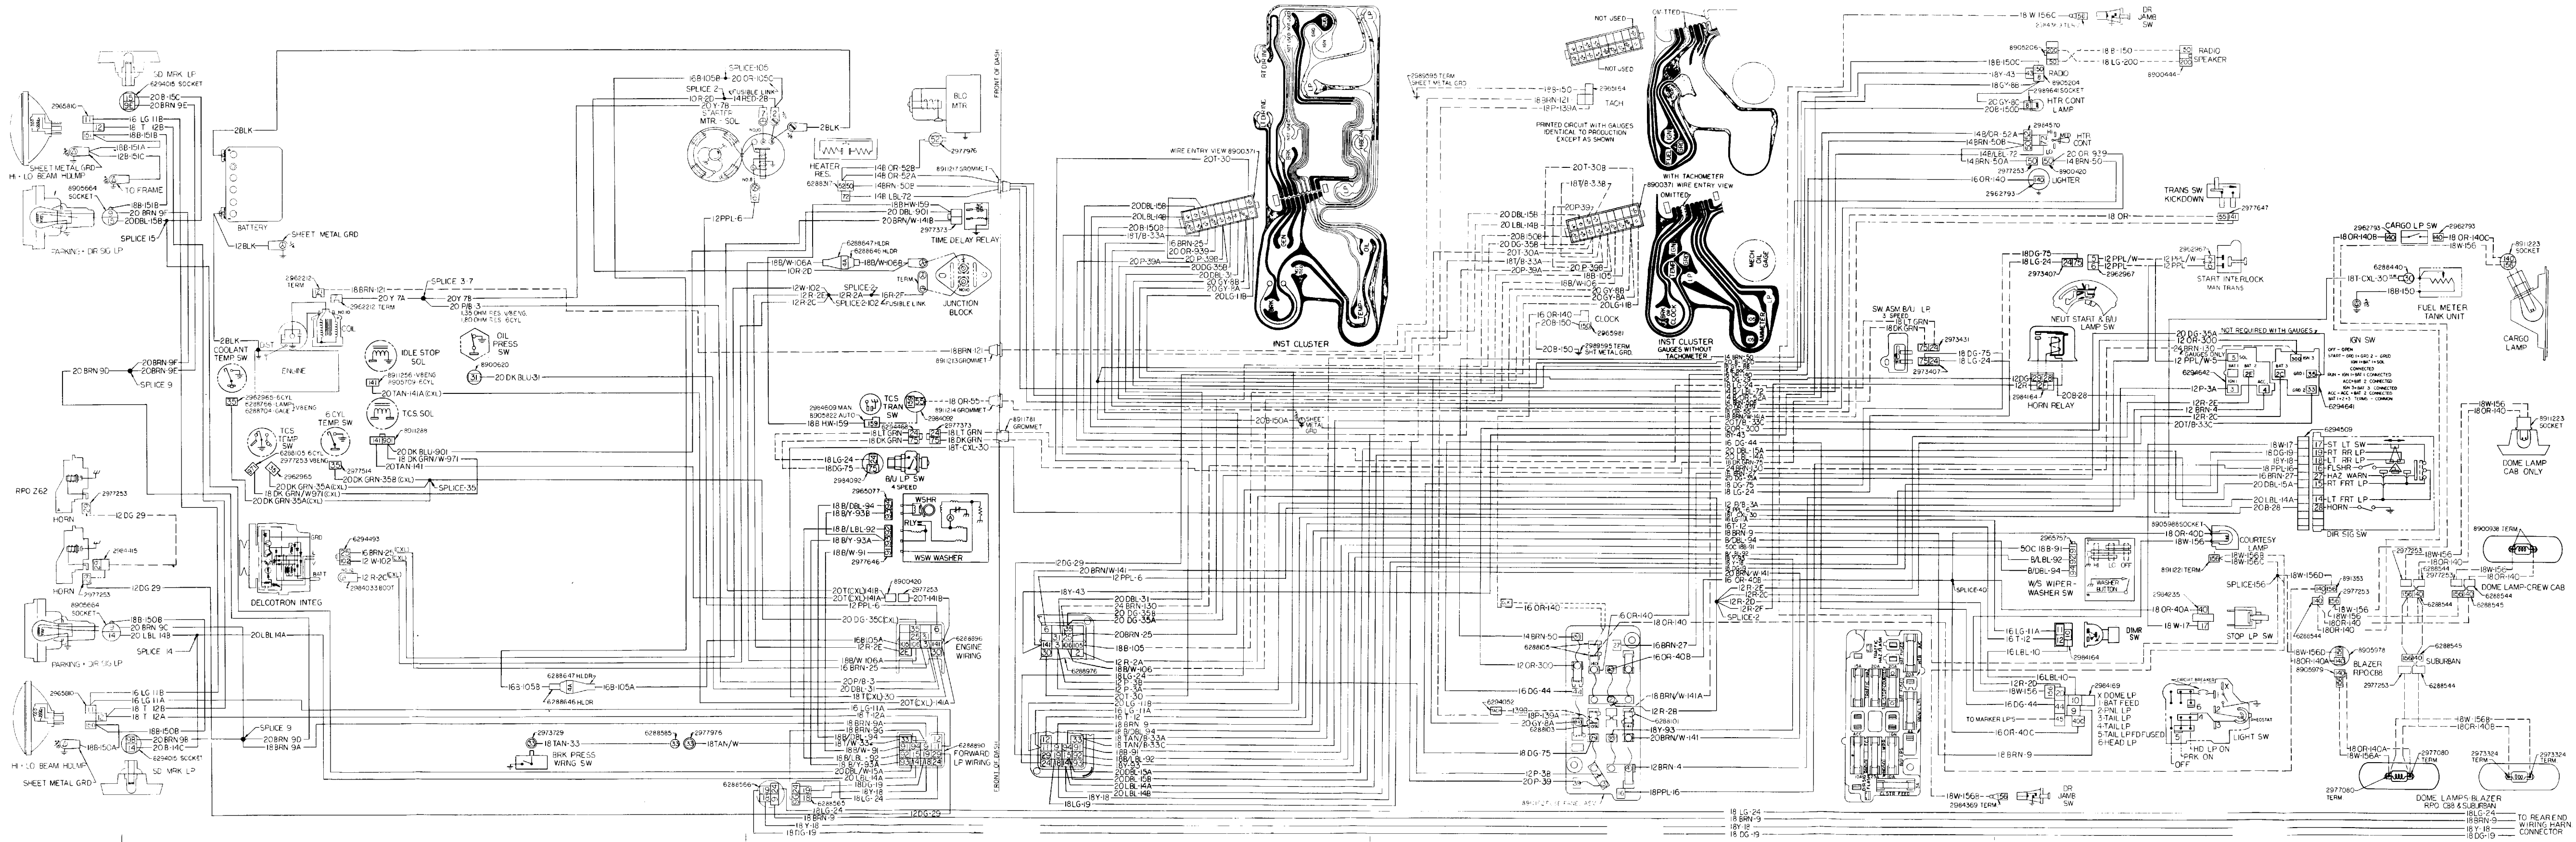

CHEVROLET

1974

CHEVROLET

**LIGHT,
MEDIUM
AND
HEAVY DUTY
TRUCKS**

**WIRING
DIAGRAMS**

92 1421 1-74

Left Side—Cab, Engine and Chassis Wiring—C/K-10, 20, 30